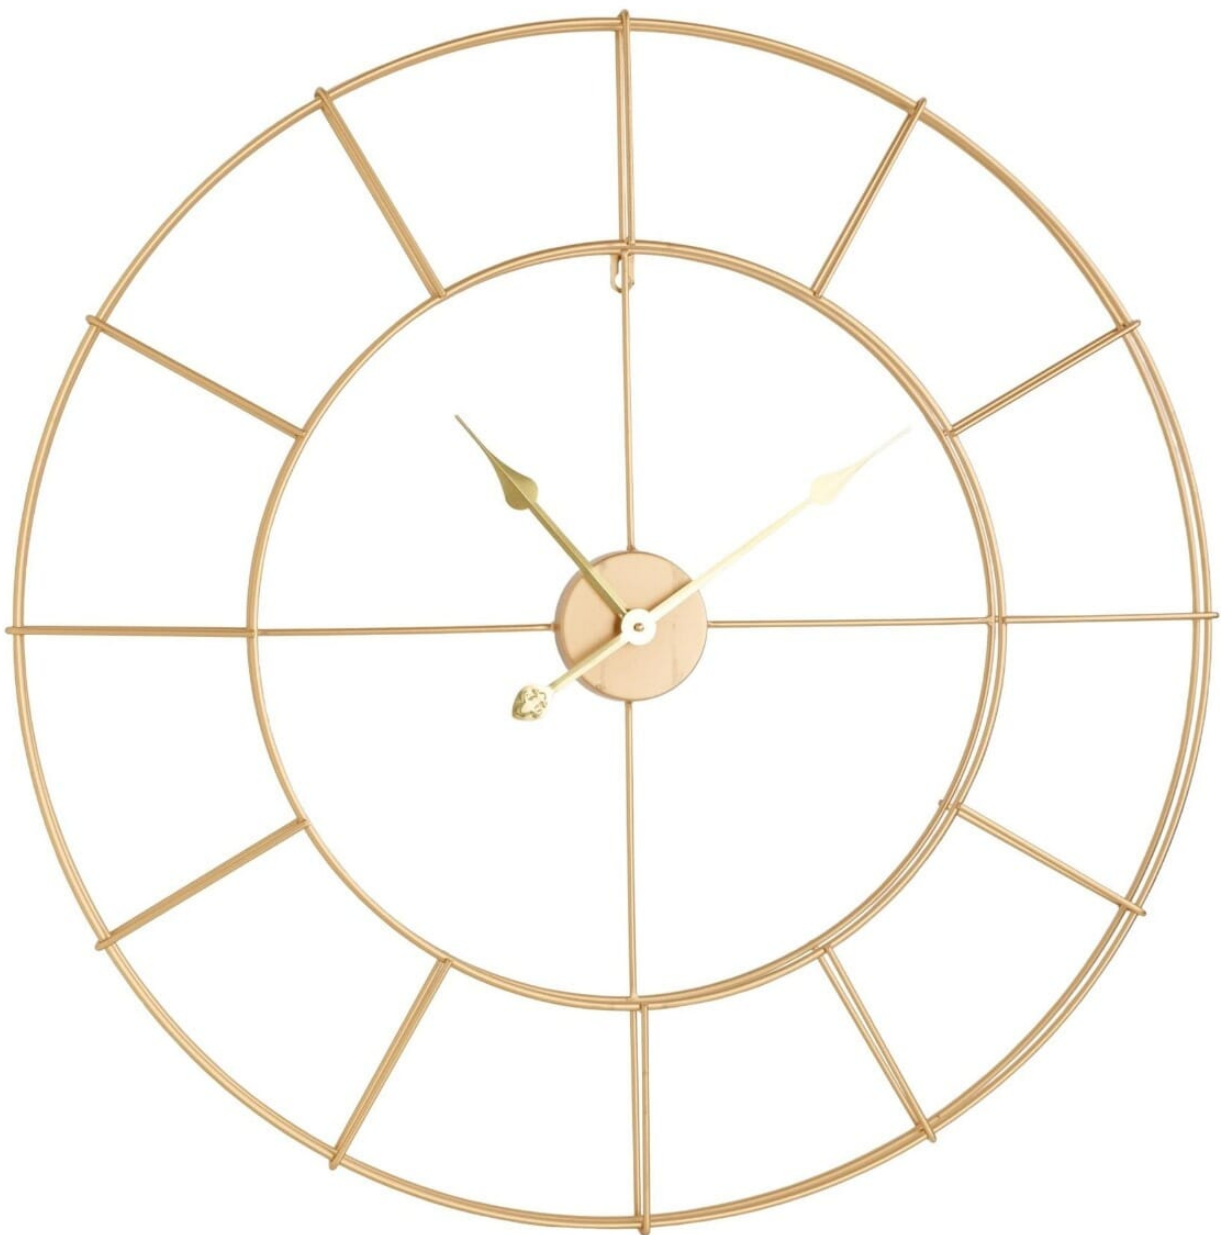

Hometime Gold Skeleton Wall Clock 80cm

Product Images

Short Description

Bringing a simple yet stylish touch into the home, this elegant gold wall clock is perfect for a contemporary space. With a skeleton design, this accessory makes a unique gift for a minimalist. Details: - Gold metal wall clock - Simple, skeleton design - Spade hands - 80cm

Description

Hometime Gold Skeleton Wall Clock 80cm

Additional Information

| | |
|---------------|---------------------------------|
| Colour | Gold |
| Digits | Plain |
| Display | Analogue |
| Finish | Metal |
| Brand | Widdop |
| Material | Metal |
| Movement Type | Silent Hands (No Ticking Sound) |
| Power | Battery |
| Time Format | 12 hour |
| Size : Width | 80cm |
| Size : Height | 80cm |
| Size : Depth | 4.5 cm |