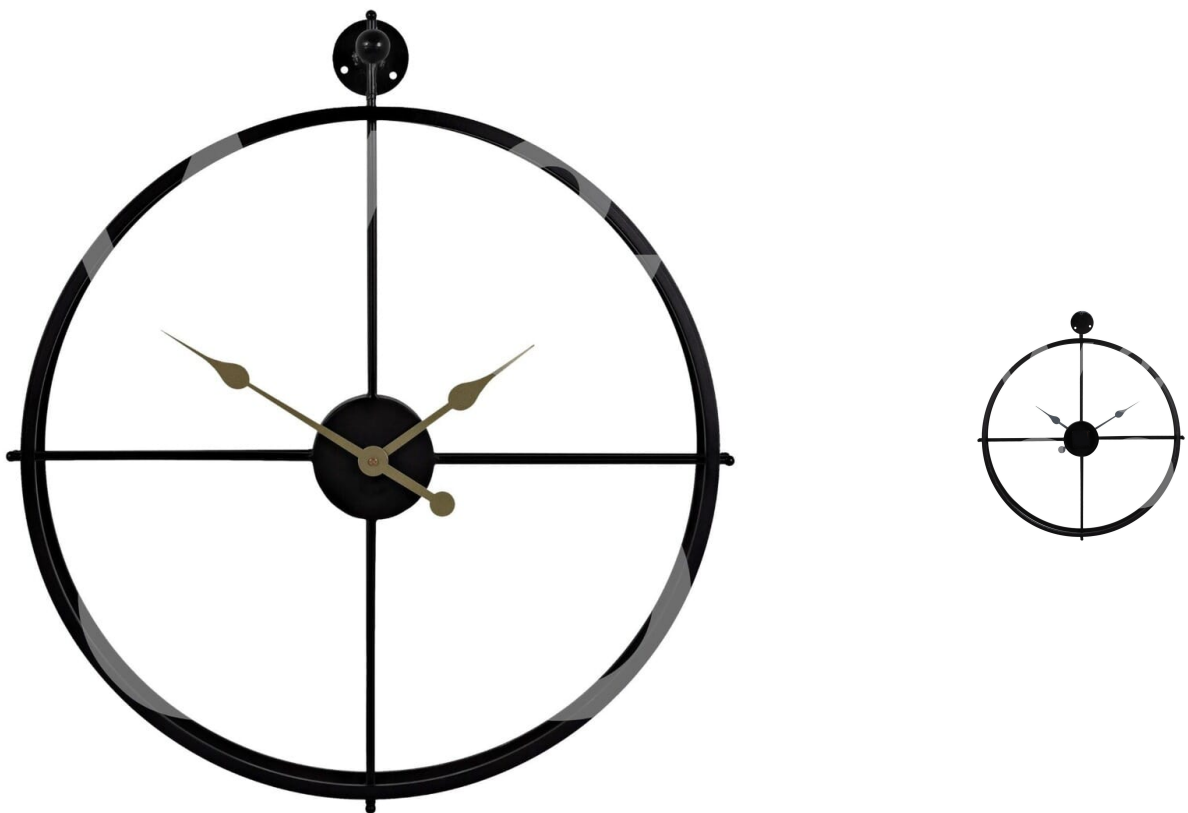

Hometime Round Wall Clock Cut Out Design 72cm

Product Images

Short Description

Simple yet striking: this unique cut-out clock is the perfect time-keeping accessory for a minimalist space.
Details: - 72cm - Round wall clock - Cut-out design - Black metal - Gold spade hands

Description

Hometime Round Wall Clock Cut Out Design 72cm

Additional Information

Colour	Black
Digits	Plain
Display	Analogue
Finish	Metal
Brand	Widdop
Material	Metal
Movement Type	Silent Hands (No Ticking Sound)
Power	Battery
Time Format	12 hour
Size : Width	65cm
Size : Height	72cm
Size : Depth	11cm