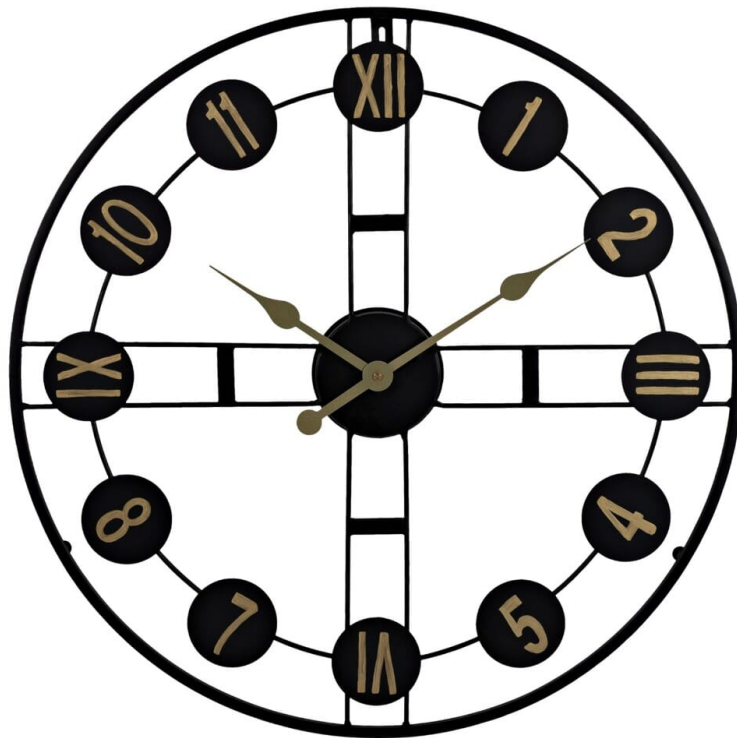

Hometime Round Wall Clock Cut Out Design 65cm

Product Images

Short Description

With a simple yet beautiful design, this black and gold wall clock is perfect for any contemporary space.
Details: - 65cm - Round wall clock - Cut-out design - Black metal - Gold spade hands and arabic dial

Description

Hometime Round Wall Clock Cut Out Design 65cm

Additional Information

Colour	Black
Digits	Numbers
Display	Analogue
Finish	Metal
Brand	Widdop
Material	Metal
Movement Type	Silent Hands (No Ticking Sound)
Power	Battery
Time Format	12 hour
Size : Width	65cm
Size : Height	65cm
Size : Depth	4.5 cm