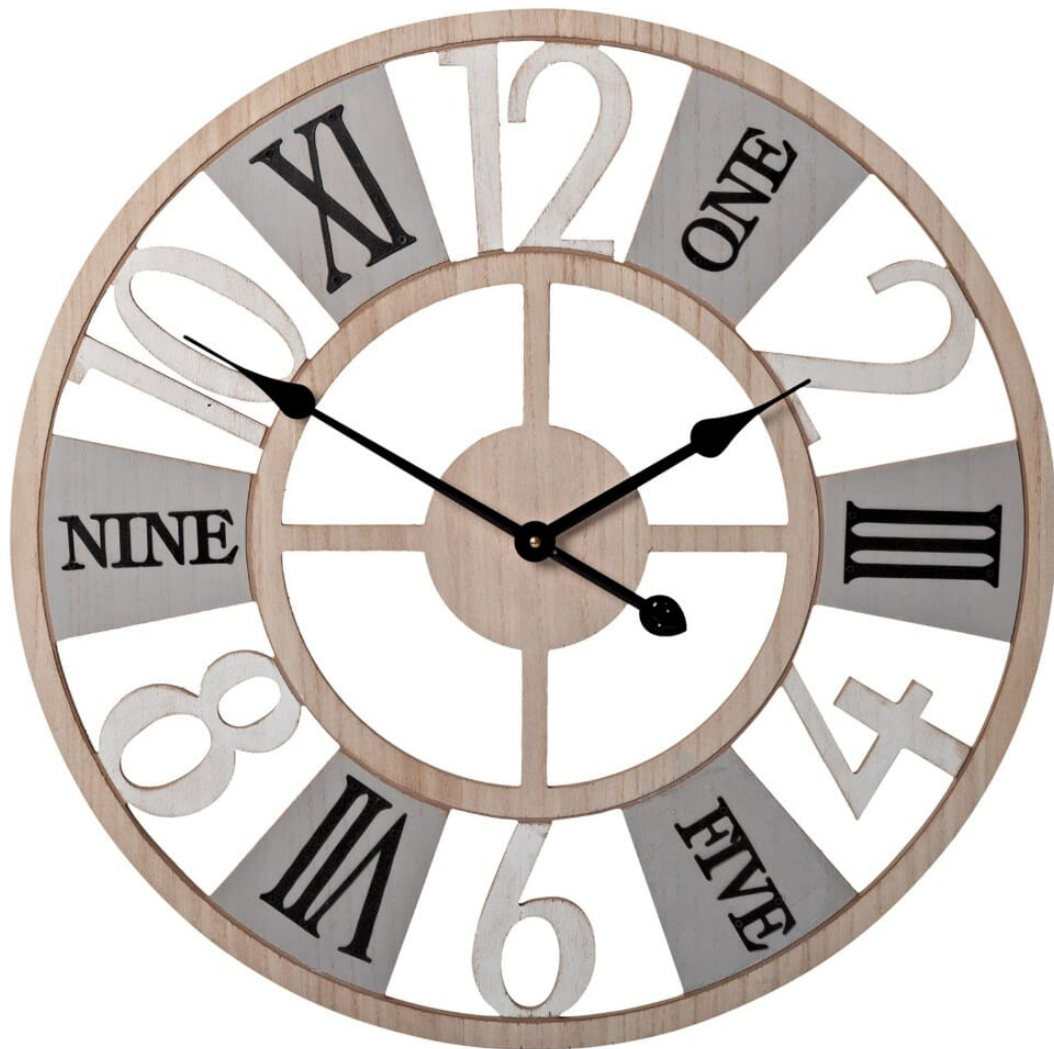

Hometime Metal & MDF Wall Clock 60.4cm

Product Images

Short Description

A rustic, stylish wall clock complete with a Roman and Arabic dial. With a subtle mixture of colours and an on-trend cut-out design, this timekeeping accessory combines classic and contemporary to make a bold home statement. Features: - Metal and MDF - Cut-out design - Stylish black hands - Roman & Arabic dial

Description

Hometime Metal & MDF Wall Clock 60.4cm

Additional Information

Colour	Grey
Digits	Markers
Display	Analogue
Finish	Metal
Brand	Widdop
Movement Type	Quartz (Light Ticking Sound)
Power	Battery
Time Format	12 hour
Size : Width	60cm
Size : Height	60cm
Size : Depth	4.5cm