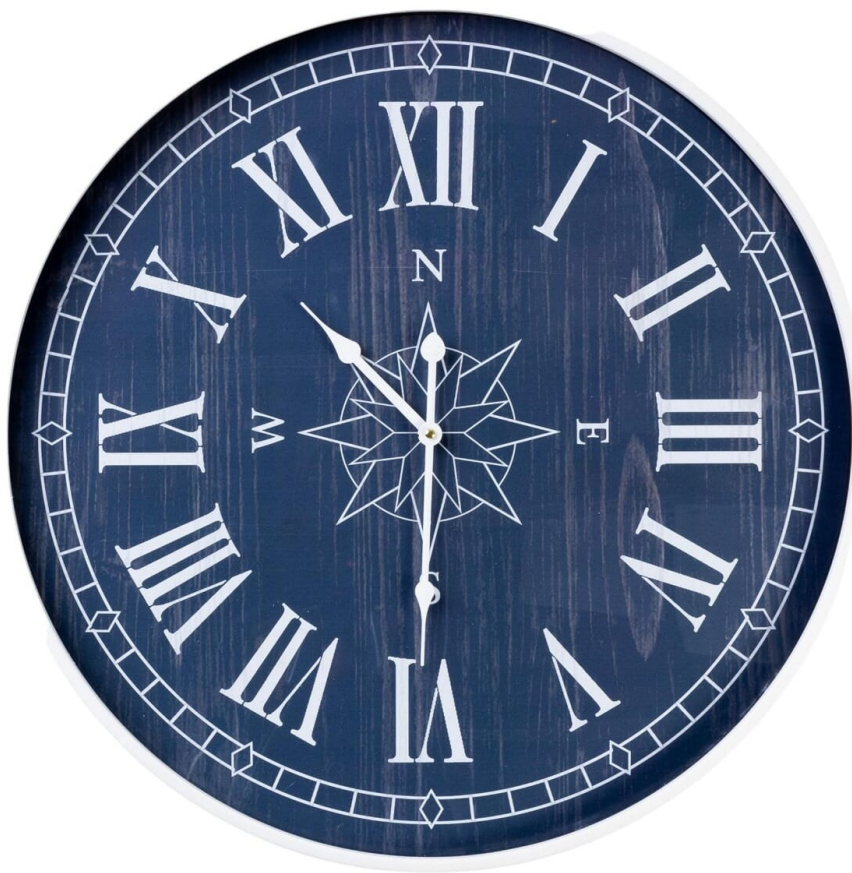

HOMETIME® Large Wooden Compass Wall Clock - 60cm

Product Images

Short Description

Bring some contemporary style and love to the home with this large navy blue wooden wall clock. From HOMETIME® - unbeatable style and astonishing affordability in contemporary timekeeping. Details: - Large 60cm diameter clock - Navy blue washed round clock - White Roman numeral dial and compass design - Large white spade hands - Ultra precise quartz movement - Wall hanging - 1 x AA required (not incl.)

Description

HOMETIME® Large Wooden Compass Wall Clock - 60cm

Additional Information

Colour	Blue
Digits	Roman Numerals
Display	Analogue
Finish	Dark Wood
Brand	Widdop
Material	MDF
Movement Type	Quartz (Light Ticking Sound)
Power	Battery
Time Format	12 hour
Size : Width	60cm
Size : Height	60cm
Size : Depth	6cm