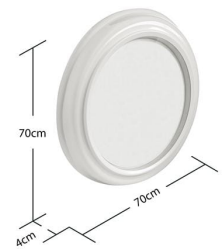

Extra Large Black Greenwich Dial 70cm

Product Images

Short Description

Extra large Greenwich dial wall clock in black with cream hands - 70cm

Description

Additional Information

Colour	Black
Digits	Roman Numerals
Display	Analogue
Brand	Roger Lascelles
Material	Wood
Movement Type	Quartz (Light Ticking Sound)
Power	Battery
Time Format	12 hour
Size : Width	70cm
Size : Height	70 - 105cm
Size : Depth	4.1cm