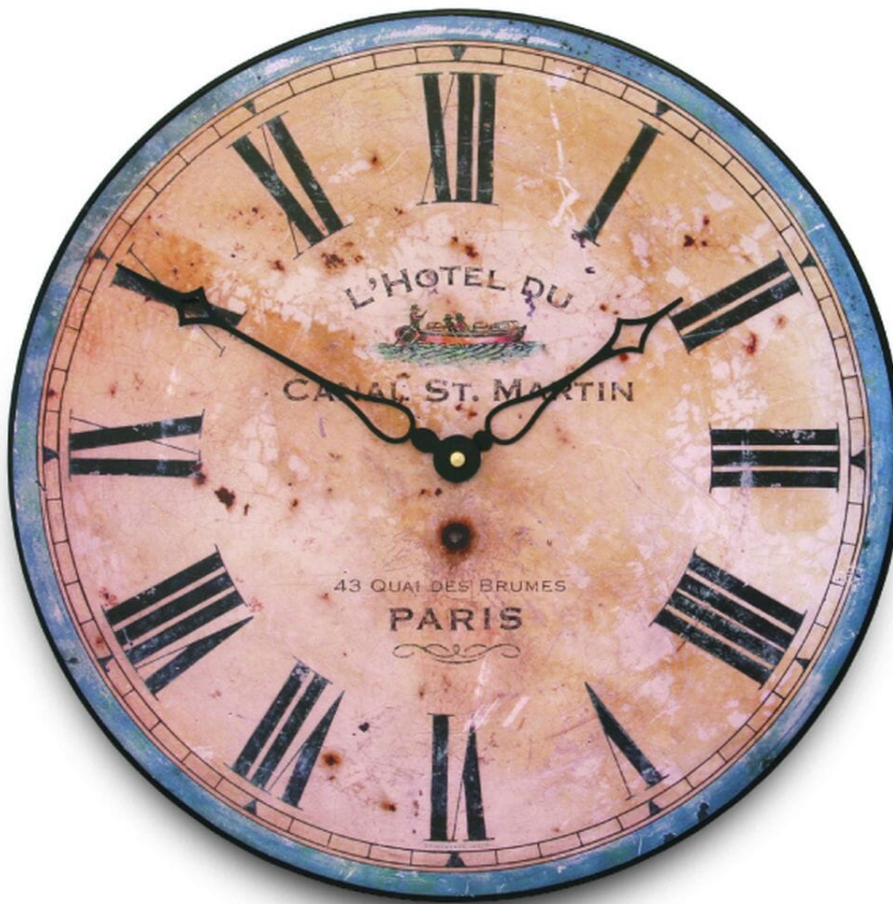

L'Hotel Du Canal St Martin Wall Clock 36cm

Product Images

Short Description

A neutral, round wall clock from Roger Lascelles, featuring a roman numeral dial with a quartz movement.

Additional Information

Colour	Neutrals
Digits	Roman Numerals
Display	Analogue
Finish	Aged
Brand	Roger Lascelles
Material	Wood
Movement Type	Quartz (Light Ticking Sound)
Power	Battery
Time Format	12 hour
Size : Width	36cm
Size : Height	36cm