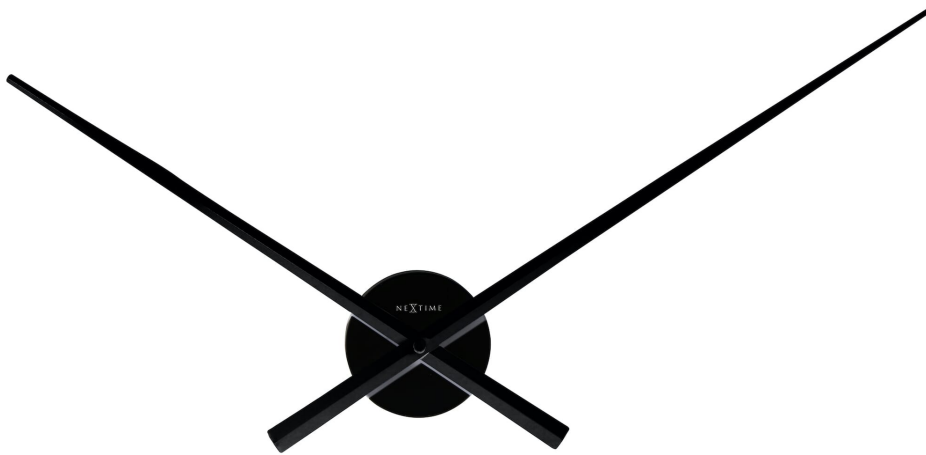

Black Hands Wall Clock 70cm

Product Images

Short Description

Black Hands Wall Clock 70cm

Description

Black Hands Wall Clock 70cm

Additional Information

Digits	Plain
Display	Analogue
Brand	Nextime
Power	Battery
Time Format	12 hour
Size : Width	70cm