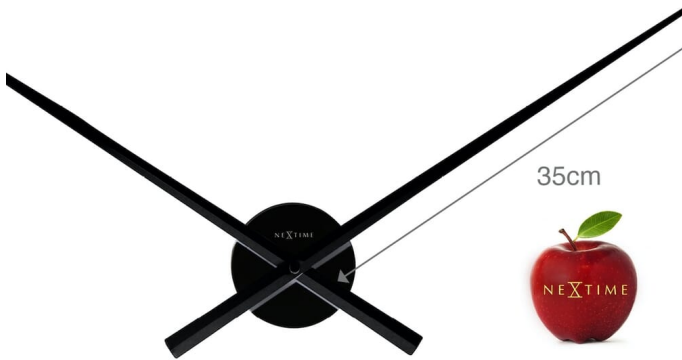

Black Hands Wall Clock 70cm

Product Images

Short Description

Black Hands Wall Clock 70cm

Description

Black Hands Wall Clock 70cm

Additional Information

Digits	Plain
Display	Analogue
Brand	Nextime
Power	Battery
Time Format	12 hour
Size : Width	70cm