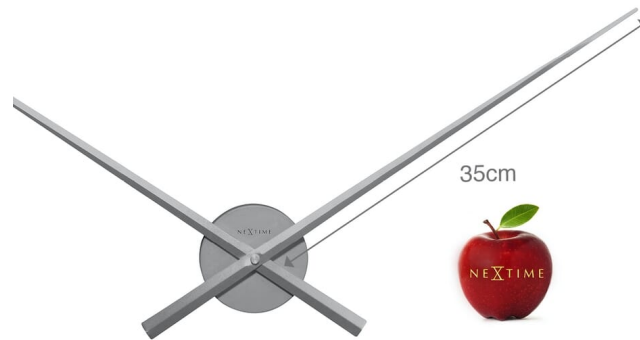

Silver Hands Wall Clock 70cm

Product Images

Short Description

Silver Hands Wall Clock 70cm

Description

Silver Hands Wall Clock 70cm

Additional Information

Digits	Plain
Display	Analogue
Brand	Nextime
Power	Battery
Time Format	12 hour
Size : Width	70cm