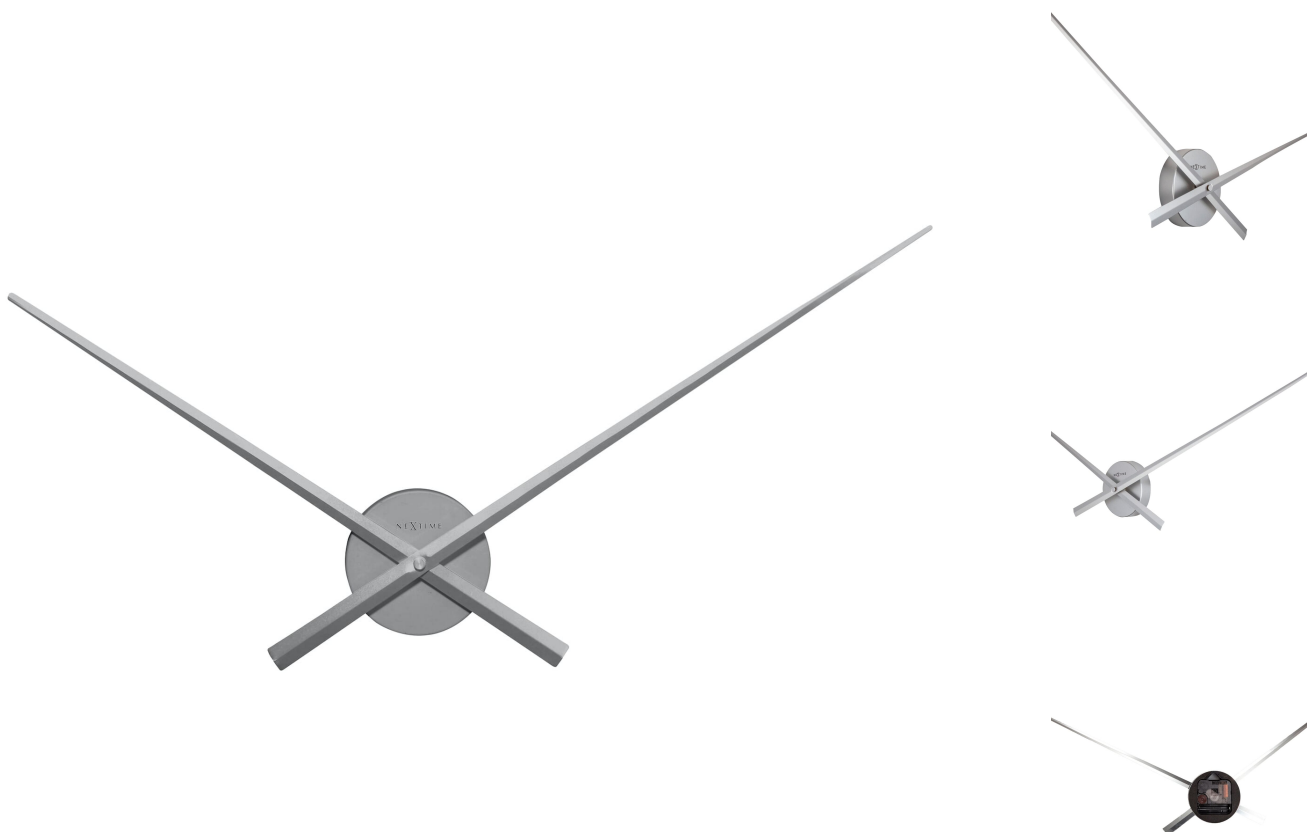

Silver Hands Wall Clock 70cm

Product Images

Short Description

Silver Hands Wall Clock 70cm

Description

Silver Hands Wall Clock 70cm

Additional Information

Digits	Plain
Display	Analogue
Brand	Nextime
Power	Battery
Time Format	12 hour
Size : Width	70cm