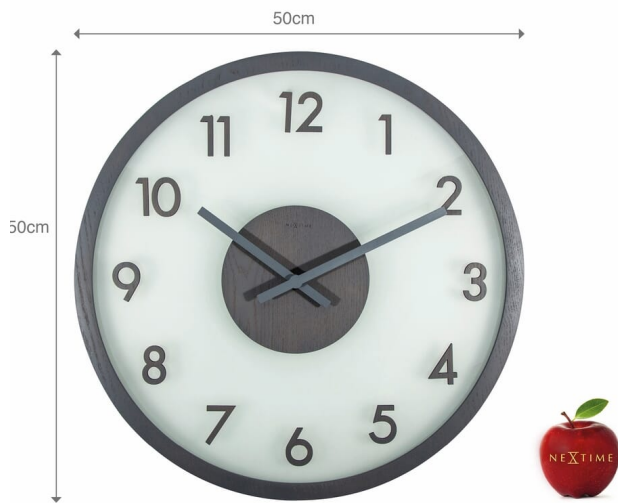

# Frosted Wood Wall Clock 50cm

## Short Description

---

Frosted Wood is a large wall clock designed by Deal Design. This clock is made of sustainably-harvested wood and frosted glass. The hour indication, hands and centerpiece are made of wood in a grey color and make this design timeless. This clock is silent and runs on 1 AA battery (not included). Also available in brown and white.

## Additional Information

---

Colour	Grey
Digits	Numbers
Display	Analogue
Brand	Nextime
Material	Wood
Movement Type	Quartz (Light Ticking Sound)
Power	Battery
Time Format	12 hour
Size : Width	50cm
Size : Height	50cm