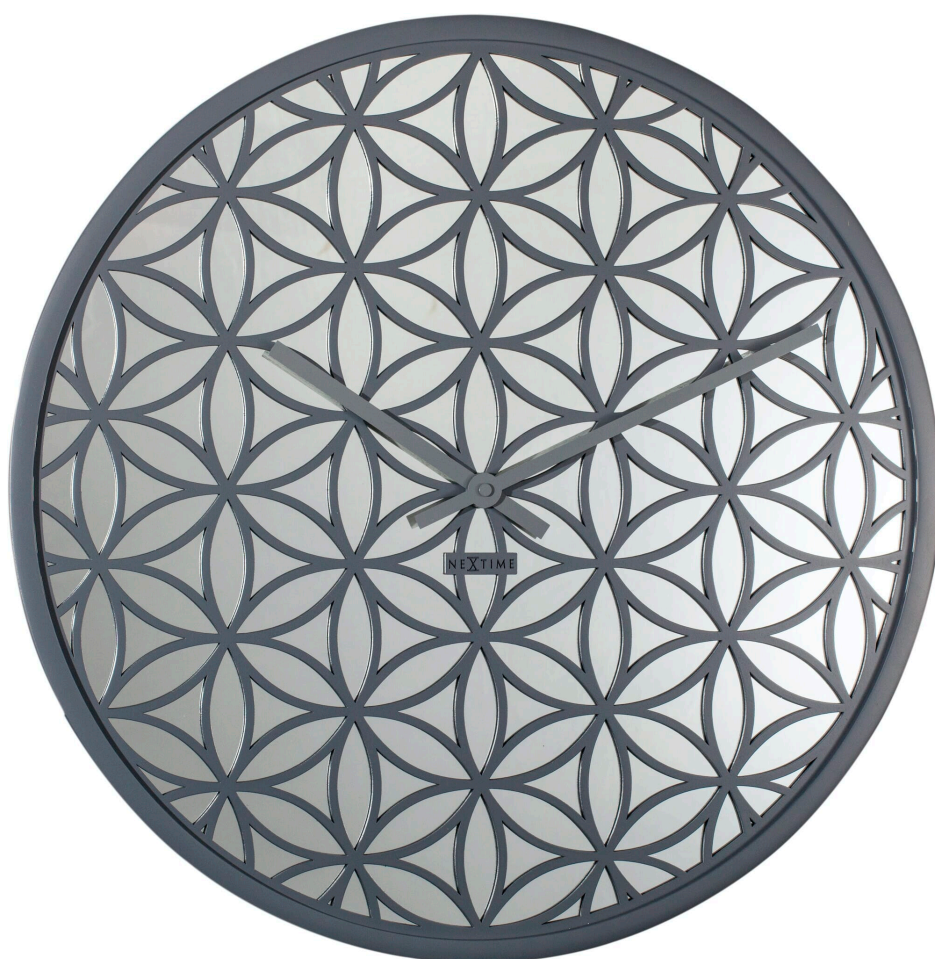

Grey Bella Mirror Wall Clock 50cm

Product Images

Short Description

Grey Bella Mirror Wall Clock 50cm

Description

Grey Bella Mirror Wall Clock 50cm

Additional Information

Colour	Grey
Digits	Plain
Display	Analogue
Brand	Nextime
Material	Resin
Movement Type	Quartz (Light Ticking Sound)
Power	Battery
Time Format	12 hour
Size : Width	50cm
Size : Height	50cm