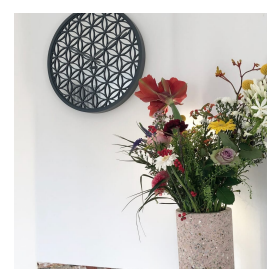

Grey Bella Mirror Wall Clock 50cm

Product Images

Short Description

Grey Bella Mirror Wall Clock 50cm

Description

Grey Bella Mirror Wall Clock 50cm

Additional Information

Colour	Grey
Digits	Plain
Display	Analogue
Brand	Nextime
Material	Resin
Movement Type	Quartz (Light Ticking Sound)
Power	Battery
Time Format	12 hour
Size : Width	50cm
Size : Height	50cm