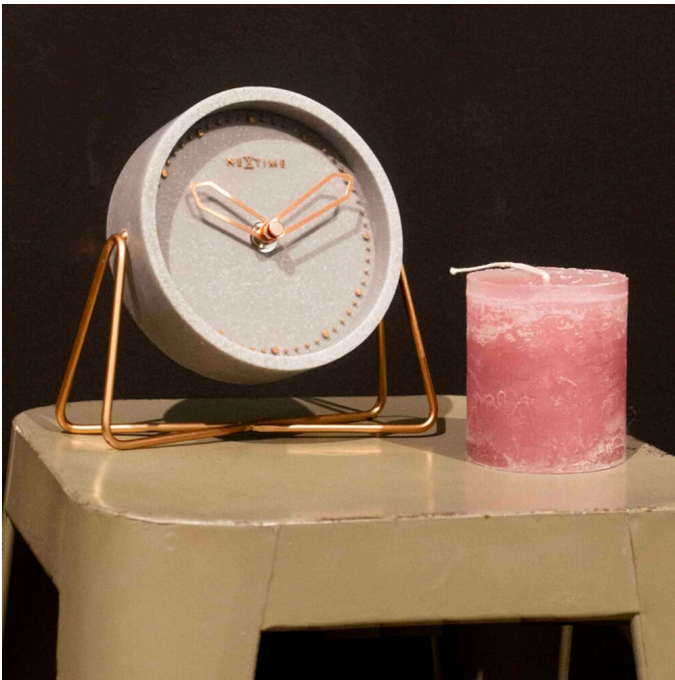

Polyresin Grey Mantel Clock 17cm

Product Images

Short Description

Polyresin Grey Mantel Clock 17cm

Description

Polyresin Grey Mantel Clock 17cm

Additional Information

Digits	Markers
Finish	Brass
Brand	Nextime
Material	Plastic
Movement Type	Silent Hands (No Ticking Sound)
Size : Height	17cm
Size : Width	15cm
Size : Depth	5cm
Display	Analogue
Power	Battery