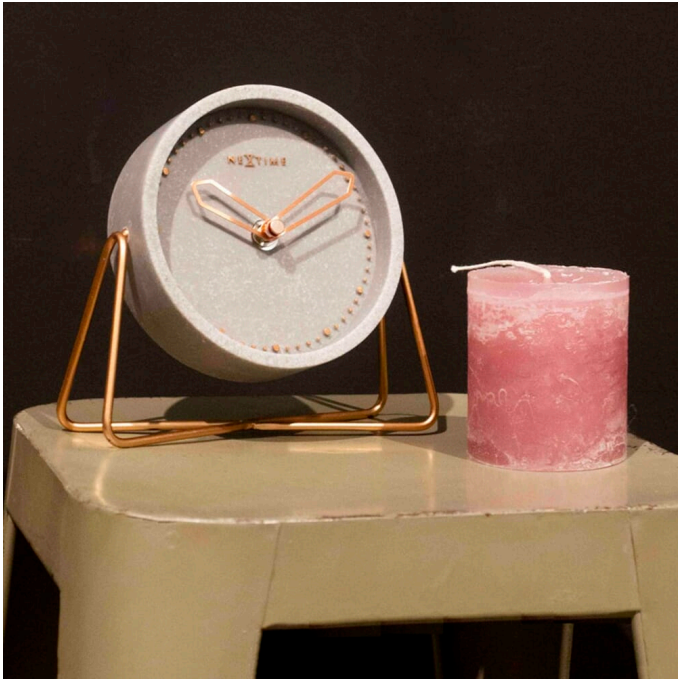

Polyresin Grey Mantel Clock 17cm

Product Images

Short Description

Polyresin Grey Mantel Clock 17cm

Description

Polyresin Grey Mantel Clock 17cm

Additional Information

Digits	Markers
Finish	Brass
Brand	Nextime
Material	Plastic
Movement Type	Silent Hands (No Ticking Sound)
Size : Height	17cm
Size : Width	15cm
Size : Depth	5cm
Display	Analogue
Power	Battery